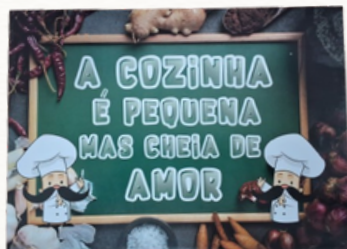

CÓD.3596

Plaquinha MDF 30x40 cm

caixa master: 30

R$ 6,20